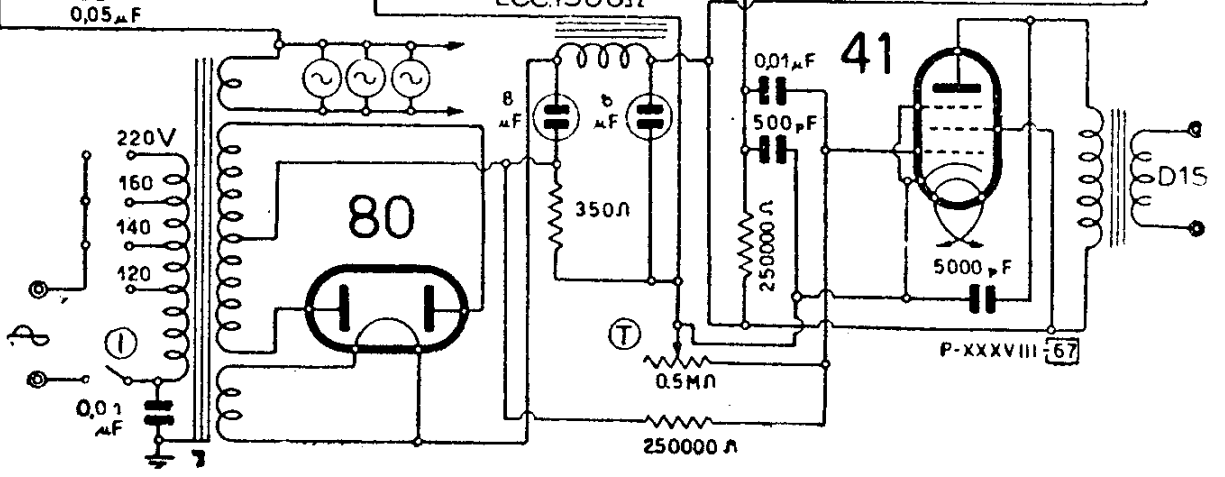

CONTATTI COMMUTATORE	
ONDE	1 2 3 4 5 6 7 8 9 10 11
I 0. Corte	● ● ● ● ● ● ● ● ● ● ● ●
II 0. Media	○ ○ ○ ○ ● ○ ○ ○ ● ● ● ● ● ●
III 0. Lunghe	○ ○ ○ ○ ○ ○ ● ● ● ● ● ● ● ●
IV Tono	● ○ ○ ○ ○ ○ ○ ○ ○ ○ ○ ○ ○

● CHIUSO

WATT RADIO - MOD. « SIDERODINA »